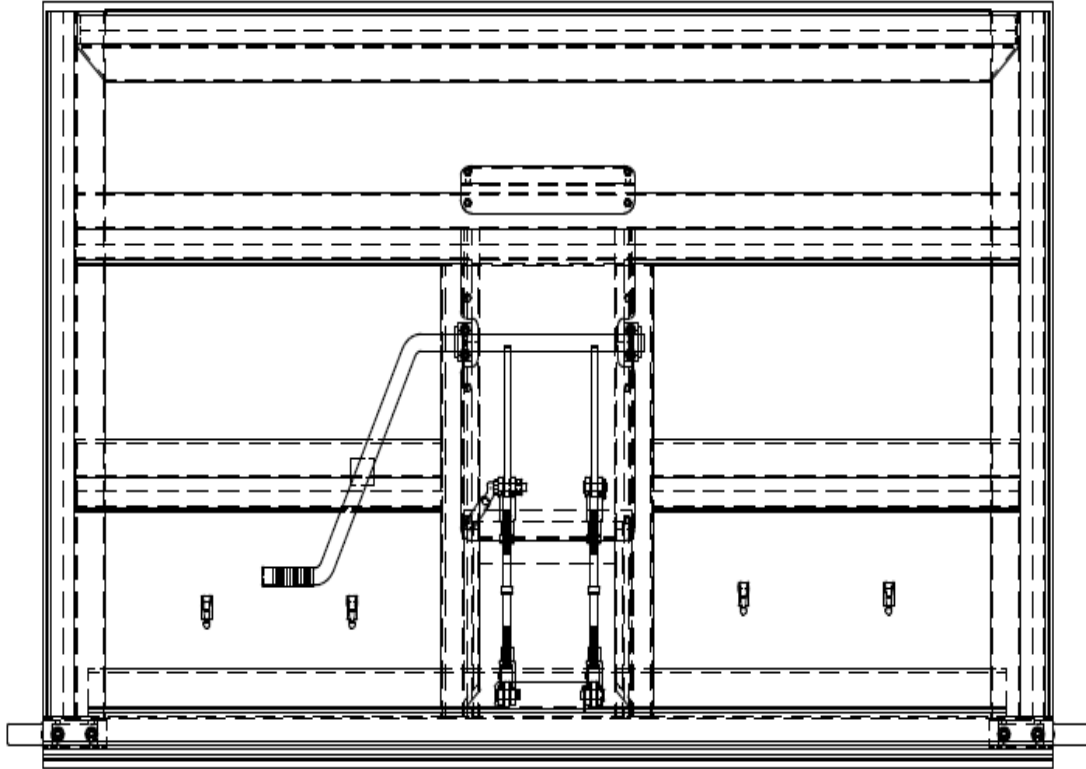

COAL DOOR ASSEMBLY

SHEET AND POST

DETAIL B