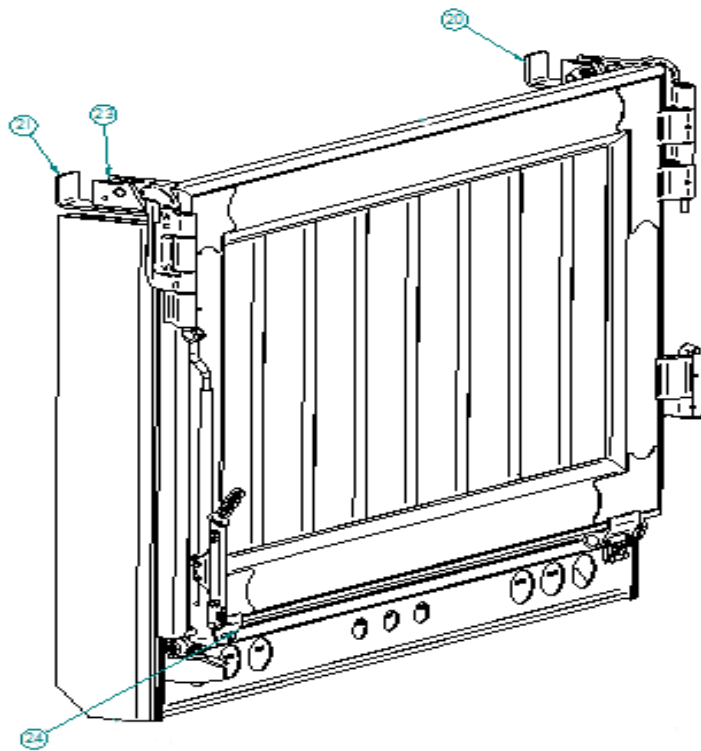

TAILGATE ASSEMBLY CONT.

HINGE ASSEMBLY, GROUND CONTROL, SSOS, OSSS

	Part No.	Component	Qty.
1	20105003	Flatwasher, 1/2" Stainless	8
2	20108720	Flatwasher, 7/8" SAE Plain	4
3	20203763	Hex Nut, 3/8-16 Stainless	1
4	20215208	Locknut, 1/2-20 Gr.8 C CW	10
5	20303163-2.0	HHCS, 3/8-16 X 2" Stainless	1
6	20305130-1.5	HHCS 1/2-13 X 1-1/2" Gr. 8 Zinc	8
7	20305200-2.0	HHCS, 1/2-20 X 2" Gr.8 Zinc	2
8	20521150	Pin, Cotter 1/8" X 1-1/2" SS	2
9	20540137-2.5	Pin, Safety Snap, 3/8X2-1/2 ZP	1
10	20800200	Grease Fitting, 1/4-28 PTF STRT	4
11	22500604	Black Handle Grip	1
12	23200301	5/8 Yoke Pin X 1-3/4" LG Zinc	1
13	23508717	Pin, 7/8" X 17" Zinc, MF Gate	1
14	23700028	Overslung Hinge, SS OS SS PS	1
15	23700029	Overslung Hinge, SS OS SS DS	1
16	23700030	Casting, Handle, Ground Control	1
17	55001413-16	Pin, Ground Control Slide, 16"	1
18	55002912	Overslung Hinge Pin Assy.	2
19	55003024-4.5	Hinge, Smooth Side Gate, 4.5"	4
20	55003053	Cap, SS Overslung, PS	1
21	55003054	CAP, SS Overslung, DS	1
22	55003062	Gate Pin Assy PS	1
23	55003067	Overslung Block, SS 6-1/2" LG	2
24	55003068	Gate Pin Assembly, SS DS	1
25	55003093	Hinge Assy Slide & Lock	1
26	55003105	Latch Assembly Smooth Side	1
27	55003106	Latch Assembly Smooth Side GC	1
28	55003452	Clevis, Ground Control Handle	1
29	55003453	Rod Assy, Ground Control S&P	1