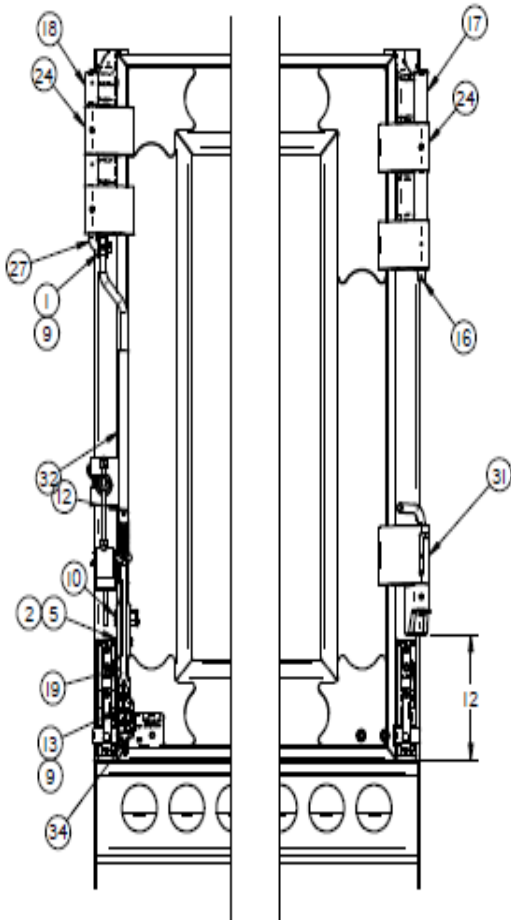

TAILGATE ASSEMBLY CONT.

HINGE ASSEMBLY, GROUND CONTROL, SSIS, OSSS

	Part No.	Component	Qty.
1	20108720	Flatwasher,7/8" SAE Plain	3
2	20203763	Hex Nut,3/8-16 Stainless	1
3	20215138	Locknut 1/2-13 Gr 8.C CW	2
4	20215208	Locknut,1/2-20 Gr.8 C CW	6
5	20303163-2.0	HHCS,3/8-16 X 2" Stainless	1
6	20305200-2.0	HHCS,1/2-20 X 2" Gr.8 Zinc	2
7	20315200-1.5	SHCS,1/2-20 X 1 1/2" Gr.8 Zinc	6
8	20511360	Pin, #8 Bridge 3/16 X 3-11/16"	1
9	20521150	Pin,Cotter 1/8" X 1-1/2" SS	3
10	20540137-2.5	Pin, Safety Snap,3/8X2-1/2 ZP	1
11	20800200	Grease Fitting,1/4-28 PTF STRT	3
12	22500604	Black Handle Grip	1
13	23200301	5/8 Yoke Pin X 1-3/4"LG Zinc	1
14	23200304	Winder Pin 5/8 X 2-3/4"LG Zinc	1
15	23200401	Tailgate Winder Assembly	1
16	23508720	Pin, 7/8" X 20" M/F	1
18	23700026	Casting, Hinge, DS OS SS, GC	1
19	23700030	Casting,Handle, Ground Control	1
20	54003104	Cap, SSI Rear Pocket DS	2
21	55000003	Overslung Block, DS,Drilled	2
22	55000029	Latch Plate, Winder SS	1
23	55000036	Winder Block 2-1/2" U Channel	1
24	55000075-4.5	Gate Hinge, SS Gate ON SP TRL	4
25	55000085	F.C.,Backing Plate, Gate Latch	2
26	55001202	Tailgate & Hook Assembly	2
27	55001413-16	Pin, Ground Control Slide, 16"	1
28	55001469	Roller Assy, Ground Control	1
29	55001483	Roller Guide Assembly	1
30	55002912	Overslung Hinge Pin Assy.	2
31	55003091	Hinge Assy Slide & Lock	1
32	55003453	Rod Assy, Ground Control S&P	1