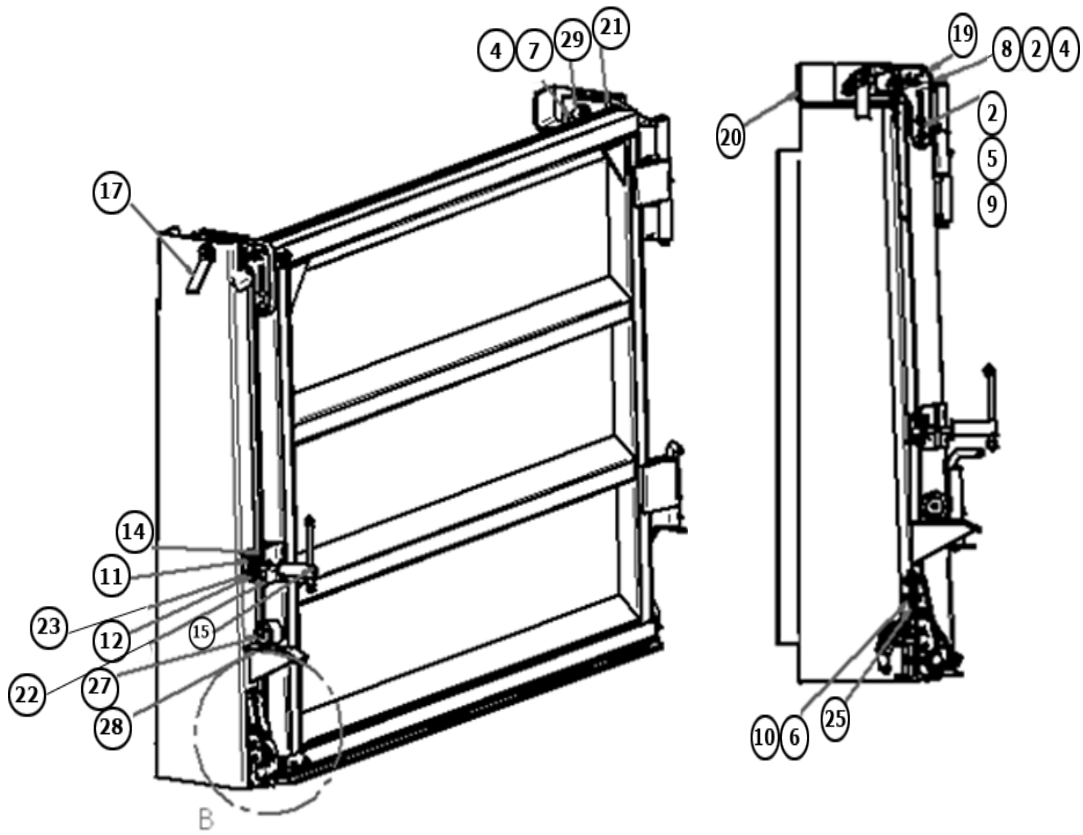

TAILGATE ASSEMBLY CONT.

HINGE ASSEMBLY, OVER SLUNG SS, S&P

	Part No.	Component	Qty.
1	10190255-28	Sheet, 3/16" x 2-1/2" x 2-7/8" LG	1
2	20105000	Washer, 1/2", SAE Zinc	6
3	20108720	Flat Washer, 7/8", SAE Zinc	1
4	20205001	Hex Nut, 1/2-20	2
5	20215138	Lock Nut, 1/2-13, Grade 8	3
6	20215208	Lock Nut, 1/2-20, Grade 8	6
7	20305200-2.0	Bolt, HHCS, 1/2-13 x 2" LG, Grade 8	1
8	20305130-4.0	Bolt, HHCS, 1/2-13 x 4" LG, Grade 8	2
9	20305130-6.0	Bolt, HHCS, 1/2-13 x 6" LG, Grade 8	2
10	20315200-1.5	SHCS, 1/2-20 x 1-1/2", Grade 8, Zinc	6
11	20511360	Pin, #8 Bridge 3/16 x 3-11/16"	2
12	20521150	Pin, Cotter 1/8 x 1-1/2" SS	1
13	20800200	Grease Fitting, 1/4-28 PTF STRT	1
14	23200304	5/8 Yoke Pin x 2-3/4"LG, Zinc Plated	1
15	23200401	Winder	1
16	23508715	Pin, 7/8" x 15"	1
17	23512515	Pin, 1-1/4 with GF & Handle, OSSS	1
18	23700019	Hinge, OS Side Swing, CS	1
19	23700023	Casting - Over Slung Hinge, DS	1
20	54003104	Cap.SSI Rear Pocket, DS	2
21	55000003	Over Slung Block - Universal	2
22	55000022	Latch Plate, Winder	1
23	55000036	Winder Pocket	1
24	55000070-4.5	Hinge Gate MF x 4-1/2"	1
25	55000085	Latch - Backing Plate	2
26	55001202	Hook & Latch Assembly, Tailgate	2
27	55001469	Roller Assy, Ground Control, Short	1
28	55001483	Roller Guide Assy - Ground Control	1
29	55002912	Hinge Pin Assembly OS	1
30	55003095	Hinge Assy Slide&Lock S&P on S&P	1