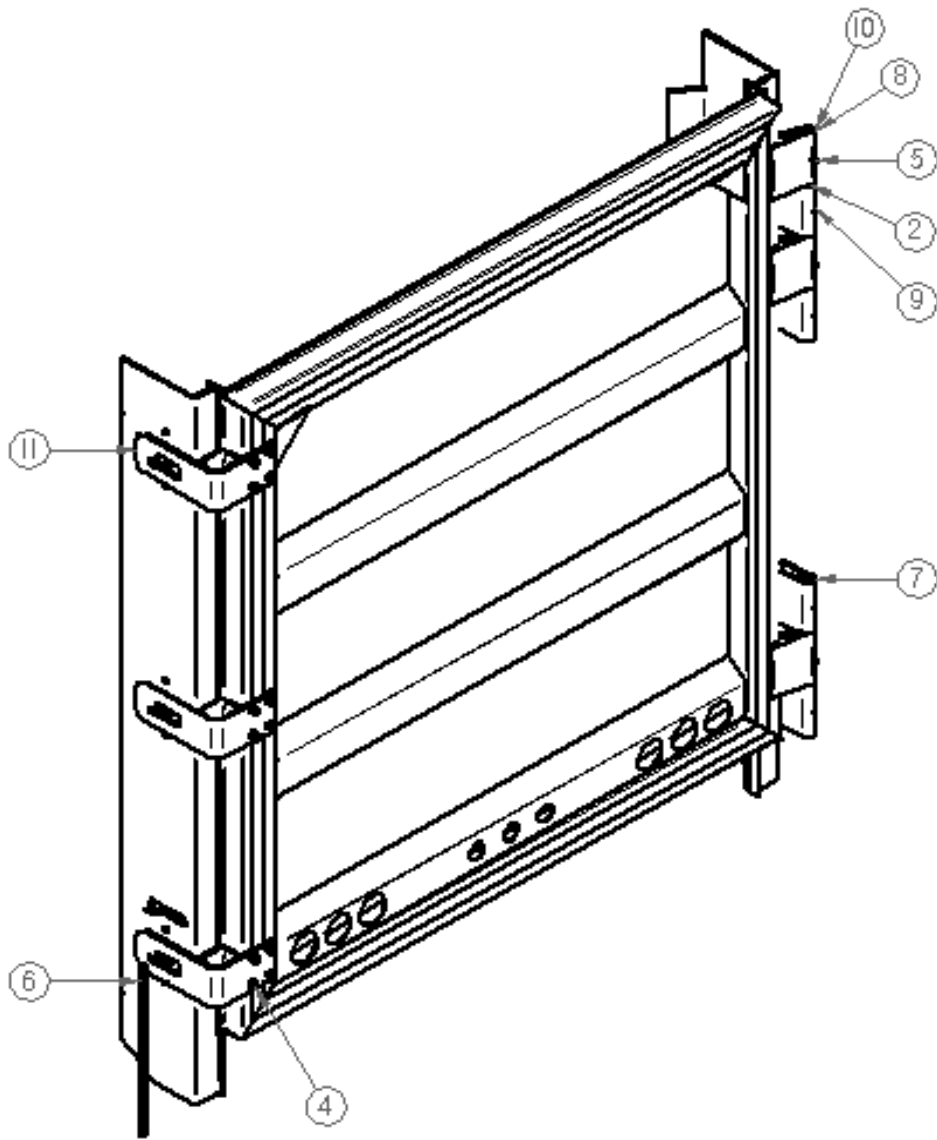

TAILGATE ASSEMBLY CONT.

HINGE ASSEMBLY, MF PADDLE LATCH

	Part No.	Component	Qty.
1	20105000	Flat Washer, 1/2", SAE Zinc	12
2	20108720	Flat Washer, 7/8", SAE Zinc	7
3	20215138	Locknut, 1/2-13 Grade 8	12
4	20305130-4.5	HHCS, 1/2-13 x 4-1/2" LG, Grade 8	12
5	20800200	Grease Fitting, 1/4-28 PTF STRT	7
6	23103730	Chain, 3/8", Grade 70 Alloy	3'
7	23508725	Pin, 7/8" x 25" Zinc, M/F Gate	1
8	23508733	Pin, 7/8" x 33" Zinc, M/F Gate	1
9	55000069	Hinge, Pocket, 8"	3
10	55000070	Hinge, Gate, 8"	4
11	55002607	Paddle Assembly, S&P MF	3