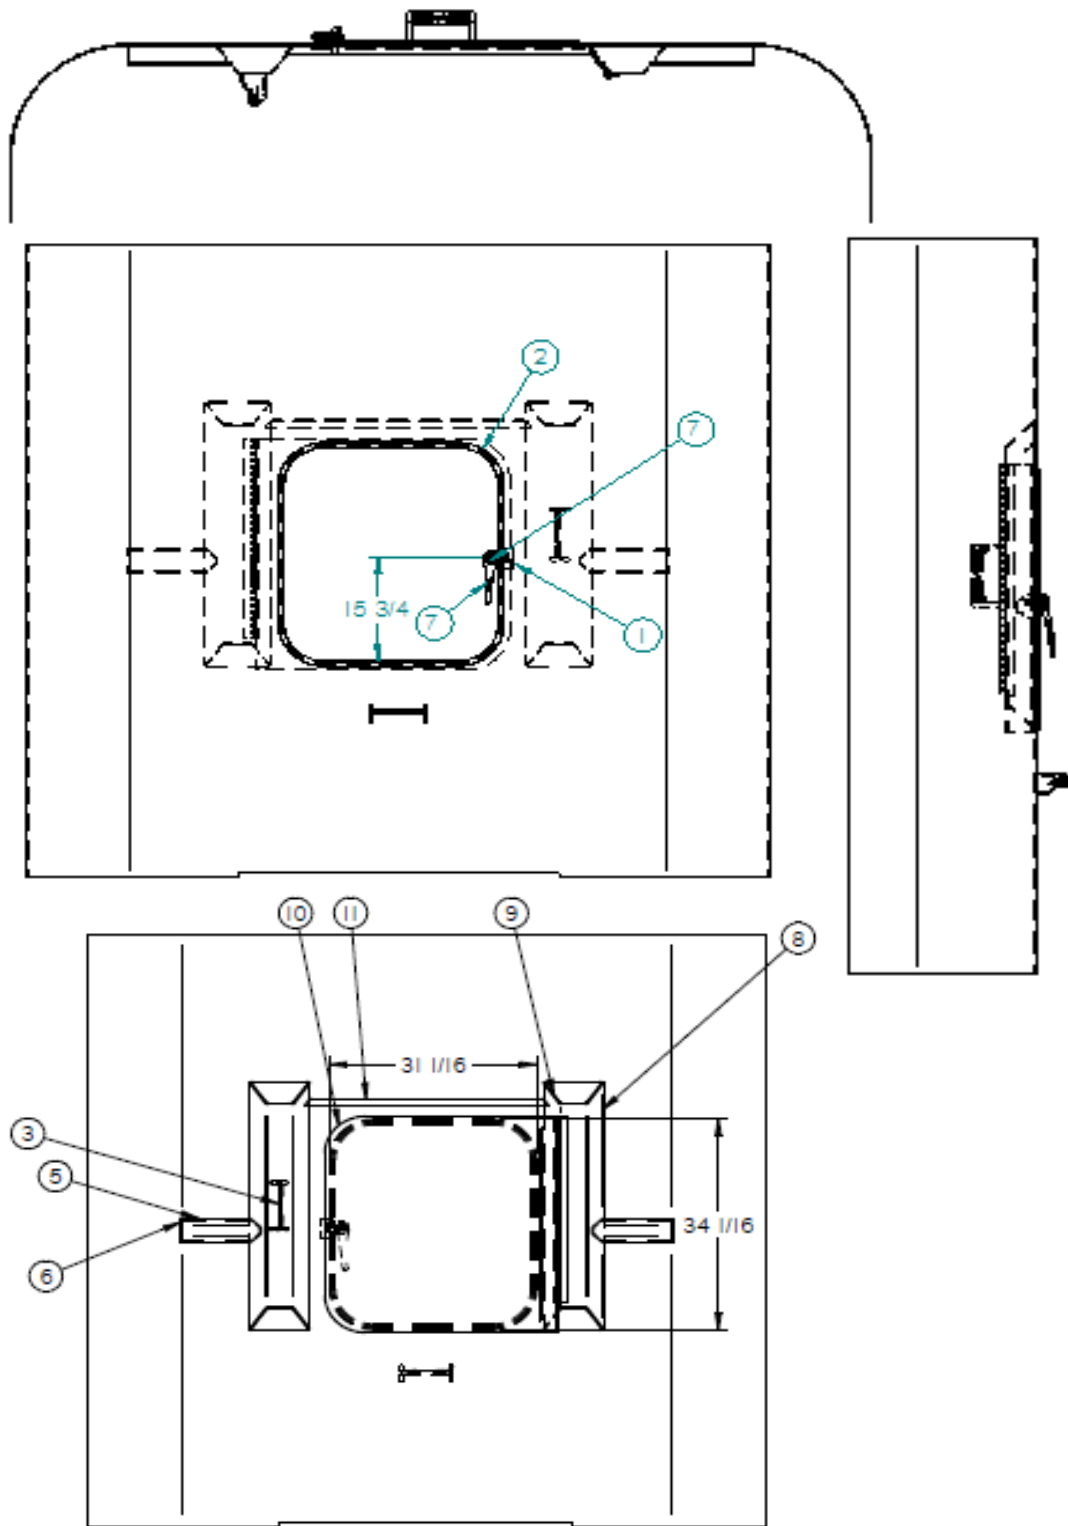

MAN DOOR ASSEMBLY CONT.

	Part No.	Component	Qty.
1	11101015-2.7	Bar 3/16" X 1-1/2" X 2.75" LG.	1
2	22502560	T-Seal 1/4 "Grip,1/2" Leg 7/16"BU	1
3	23700002	Casting, Small Alum. Steps	2
4	29401006-30	Hinge,3/8" Alum Continuous 30"	1
5	56003309-12	Bulkhead Stiffener, BH Door	2
6	56003310	Cap, Vert BH Stiffener	2
7	56003330	Bulkhead Door Handle Assembly	1
8	56003335-40	Upright Brace, Bulkhead Door	2
9	56003336	Cap, 9" Upright Support	4
10	56018064	Bulkhead Door, Short, MF & TP	1
11	56018067	Drip Edge, BH Door, MF	1

NOT PICTURED--OLD STYLE

	Part No.	Component	Qty.
	11704010-74	Channel, 4" x 1.85# x 74"	1
	20213169	Locknut, 3/8-16, Grade 8	9
	20303161-1.7	HHCS,3/8-16 X 1-3/4" Stainless	5
	20303163-1.0	HHCS, 3/8-16 x 1" Stainless	4
	22502560	Black Trim Seal , 1/4" Grip, 1/2"	1
	23700002	Step, Cast Aluminum, Small	1
	23700009	Tarp Hook	2
	23700016	Shovel Bracket	2
	29100102	Latch Assembly, Bulkhead Door	1
	29401006-44	Hinge,3/8" Alum. Continuous 44"	1
	56000402-102	Bulkhead Band, SS MF 102"	2
	56000405-9.3	Bulkhead, SS, 101-1/2" x 9-3/8" Tall	1
	56003210	Bulkhead Box, 12" x 18"	1
	56003304-48	Upright Brace, 10" x 48" LG	1
	56003304-53.3	Upright Brace, 8" x 3.3" LG	1
	56003307	Bulkhead Door	1
	56003308	Shim, Bulkhead Mandoor Latch	1
	56003310	Cap, Bulkhead Stiffener	2
	56003314	Cap, Upright Support	4
	56003316	Bulkhead, Stiffener with Door	2
	56018071	Bulkhead with Door, SS Tipper, 102"	1
	58003712-3	Bulkhead Plate, Controls,MF TP	1