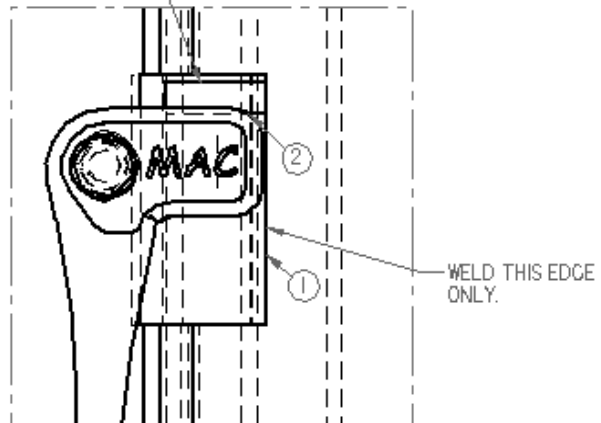

HALF ROUND WELD ON TOP ONLY