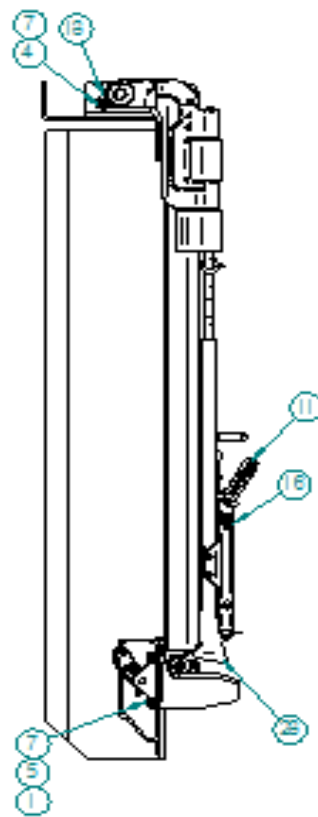

TAILGATE ASSEMBLY CONT.

HINGE ASSEMBLY, GROUND CONTROL, SSOS, OSSS

	Part No.	Component	Qty.
1	20105003	Flatwasher, 1/2" Stainless	8
2	20108720	Flatwasher, 7/8" SAE Plain	4
3	20203763	Hex Nut, 3/8-16 Stainless	1
4	20215208	Locknut, 1/2-20 Gr.8 C CW	10
5	20303163-2.0	HHCS, 3/8-16 X 2" Stainless	1
6	20305130-1.5	HHCS 1/2-13 X 1-1/2" Gr. 8 Zinc	8
7	20305200-2.0	HHCS, 1/2-20 X 2" Gr.8 Zinc	2
8	20521150	Pin, Cotter 1/8" X 1-1/2" SS	2
9	20540137-2.5	Pin, Safety Snap, 3/8X2-1/2 ZP	1
10	20800200	Grease Fitting, 1/4-28 PTF STRT	4
11	22500604	Black Handle Grip	1
12	23200301	5/8 Yoke Pin X 1-3/4" LG Zinc	1
13	23508717	Pin, 7/8" X 17" Zinc, MF Gate	1
14	23700028	Overslung Hinge, SS OS SS PS	1
15	23700029	Overslung Hinge, SS OS SS DS	1
16	23700030	Casting, Handle, Ground Control	1
17	55001413-16	Pin, Ground Control Slide, 16"	1
18	55002912	Overslung Hinge Pin Assy.	2
19	55003024-4.5	Hinge, Smooth Side Gate, 4.5"	4
20	55003053	Cap, SS Overslung, PS	1
21	55003054	CAP, SS Overslung, DS	1
22	55003062	Gate Pin Assy PS	1
23	55003067	Overslung Block, SS 6-1/2" LG	2
24	55003068	Gate Pin Assembly, SS DS	1
25	55003093	Hinge Assy Slide & Lock	1
26	55003105	Latch Assembly Smooth Side	1
27	55003106	Latch Assembly Smooth Side GC	1
28	55003452	Clevis, Ground Control Handle	1
29	55003453	Rod Assy, Ground Control S&P	1