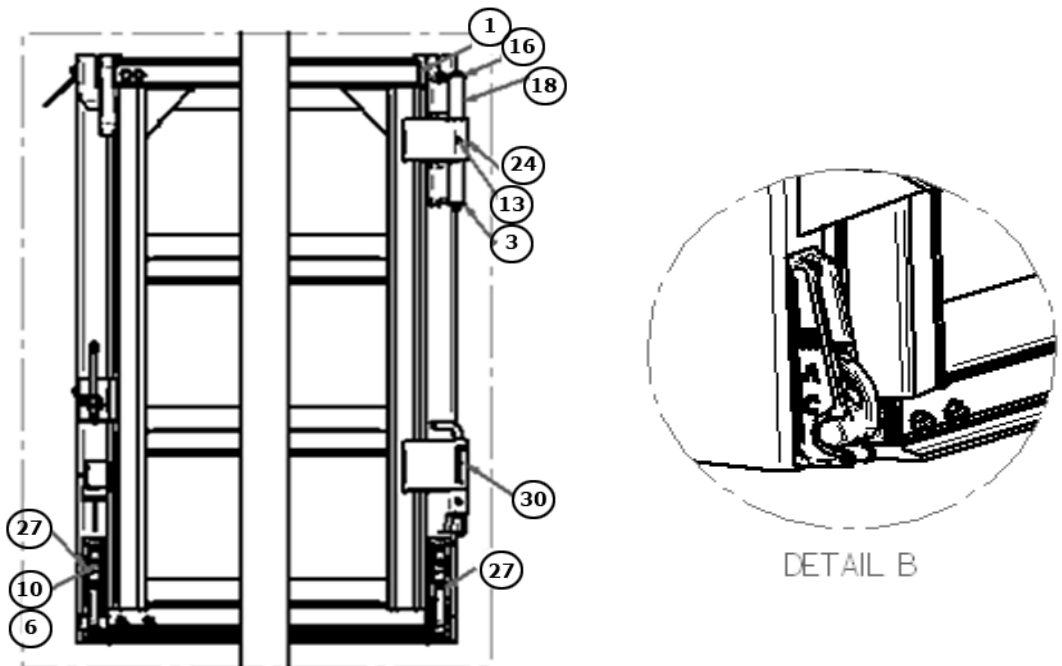

TAILGATE ASSEMBLY CONT.

HINGE ASSEMBLY, OVER SLUNG SS, S&P

	Part No.	Component	Qty.
1	10190255-28	Sheet, 3/16" x 2-1/2" x 2-7/8" LG	1
2	20105000	Washer, 1/2", SAE Zinc	6
3	20108720	Flat Washer, 7/8", SAE Zinc	1
4	20205001	Hex Nut, 1/2-20	2
5	20215138	Lock Nut, 1/2-13, Grade 8	3
6	20215208	Lock Nut, 1/2-20, Grade 8	6
7	20305200-2.0	Bolt, HHCS, 1/2-13 x 2" LG, Grade 8	1
8	20305130-4.0	Bolt, HHCS, 1/2-13 x 4" LG, Grade 8	2
9	20305130-6.0	Bolt, HHCS, 1/2-13 x 6" LG, Grade 8	2
10	20315200-1.5	SHCS, 1/2-20 x 1-1/2", Grade 8, Zinc	6
11	20511360	Pin, #8 Bridge 3/16 x 3-11/16"	2
12	20521150	Pin, Cotter 1/8 x 1-1/2" SS	1
13	20800200	Grease Fitting, 1/4-28 PTF STRT	1
14	23200304	5/8 Yoke Pin x 2-3/4"LG, Zinc Plated	1
15	23200401	Winder	1
16	23508715	Pin, 7/8" x 15"	1
17	23512515	Pin, 1-1/4 with GF & Handle, OSSS	1
18	23700019	Hinge, OS Side Swing, CS	1
19	23700023	Casting - Over Slung Hinge, DS	1
20	54003104	Cap.SSI Rear Pocket, DS	2
21	55000003	Over Slung Block - Universal	2
22	55000022	Latch Plate, Winder	1
23	55000036	Winder Pocket	1
24	55000070-4.5	Hinge Gate MF x 4-1/2"	1
25	55000085	Latch - Backing Plate	2
26	55001202	Hook & Latch Assembly, Tailgate	2
27	55001469	Roller Assy, Ground Control, Short	1
28	55001483	Roller Guide Assy - Ground Control	1
29	55002912	Hinge Pin Assembly OS	1
30	55003095	Hinge Assy Slide&Lock S&P on S&P	1