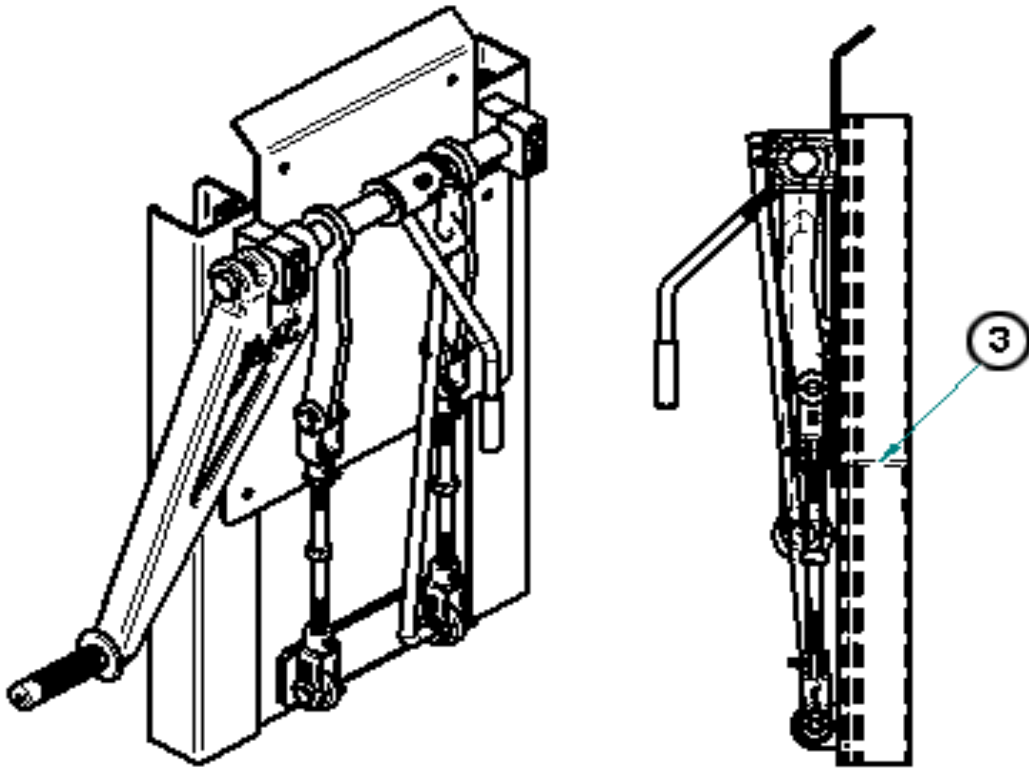

1/2 Round Smooth Side w/ Steel Handle and Flow Control

HARDWARE

	Part No.	Component	Qty.
1	10371405-14.1	Sheet, 3/8" X 14" X 14.125", 5	1
2	11000291-30	Channel, Coal Door Track, 30"	2
3	11625252-12.7	Angle 1/4" X 2-1/2" X 2-1/2"	1
4	18000005-30	Track Coal Door Bearing	2
5	23700004	Extrusion Eyelet Lug	2
6	55003914-12	Coal Door, Handle Alum, 12"	1
7	55003925-9.5	Bar 3/8" X 3", 6061-T6	1
8	55007731	Coal Door Linkage	1
9	55007732-1	Coal Door Linkage w/Handle	1
10	55008410-12	Cover, Coal Door, 12"	1
11	55011010	Friction Lock Handle Coal Door	1
12	55011011-1	Friction Lock Rod Assy	1

Part numbers will vary according to size of coal door.