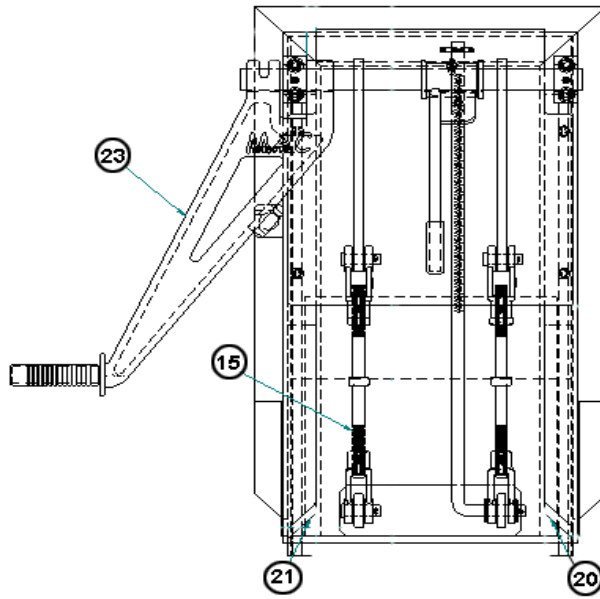

# Coal Door Assy. Smooth Side w/ Cast Handle & Flow Cont.

**HARDWARE**

	<b>Part No.</b>	<b>Component</b>	<b>Qty.</b>
1	10191475-20	Sheet, 0.190 X 14-3/4 X 20	1
2	10380265-15.5	Plate, 3/8" X 2-5/8" X 15-1/2"	1
3	10381325-14	Plate, 3/8" X 13-1/4" X 14"	1
4	18000005-13.5	Track, Coal Door Bearing	2
5	20102510	Flatwasher, 1/4" SAE Stainless	8
6	20212203	Locknut, 1/4-20 Stainless	4
7	20216118	Locknut, 5/8-11 GR 8	2
8	20302203-2.0	HHCS, 1/4-20 X 2" Stainless	4
9	20521150	Pin, Cotter 1/8" X 1-1/2" SS	3
10	20800200	Grease Fitting, 1/4-28 PTF STRT	4
11	23200301	5/8 Yoke Pin X 1-3/4" LG Zinc	3
12	23700004	Extrusion Eyelet Lug	2
13	23700093	Yoke, 3-1/2", 5/8-11 ADJ	2
14	23700108	Yoke, 3-1/2", 5/8-11 ADJ-Zinc	2
15	23700109	Rod Adjustable, Opposing Thread	2
16	55003502	Bearing Block, Paddle Latch	1
17	55003901	Channel Coal Door Track RH	1
18	55003902	Channel, Coal Door Track, LH	1
19	55003904-WIDTH	Channel, Coal Door Track Top	1
20	55003905	Bearing, Coal Door Track, BT RH	1
21	55003906	Bearing Coal Door Track BT LH	1
22	55003909-WIDTH	Cover, Coal Door	1
23	55003914-WIDTH	Coal Door, Handle Assy	1
24	55003925-9.5	Bar 3/8" X 3", 6061-T6	1
25	55011011-3	Friction Lock Handle Coal Door	1
26	55011011-1	Friction Lock Rod Assy	1