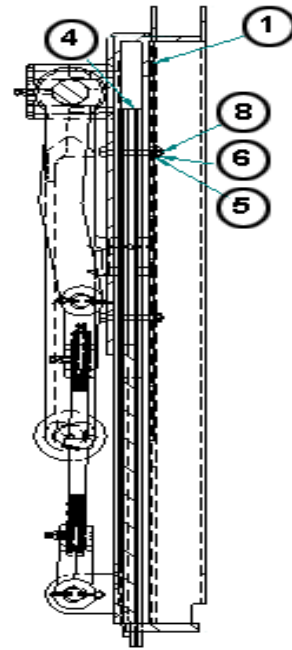

# MAN DOOR ASSEMBLY CONT.

SECTION B-B

**HARDWARE**

	<b>Part No.</b>	<b>Component</b>	<b>Qty.</b>
1	11102030-28	Bar Flat, 1/4" X 3" X 28" LG.	1
2	56003330	Bulkhead Door Handle Assembly	2
3	56003357-56	Stiffener - BH Door	1
4	56003360	Bulkhead Door Catch	2
5	56003363	Door - Bulkhead	1
6	29401006-35	Hinge,3/8" Alum Continuous 35"	1
7	56003358-122	Black Trimseal 1/4" Grip	1

# Coal Door Assy. Smooth Side w/ Cast Handle & Flow Cont.

**HARDWARE**

	<b>Part No.</b>	<b>Component</b>	<b>Qty.</b>
1	10191475-20	Sheet, 0.190 X 14-3/4 X 20	1
2	10380265-15.5	Plate, 3/8" X 2-5/8" X 15-1/2"	1
3	10381325-14	Plate, 3/8" X 13-1/4" X 14"	1
4	18000005-13.5	Track, Coal Door Bearing	2
5	20102510	Flatwasher, 1/4" SAE Stainless	8
6	20212203	Locknut, 1/4-20 Stainless	4
7	20216118	Locknut, 5/8-11 GR 8	2
8	20302203-2.0	HHCS, 1/4-20 X 2" Stainless	4
9	20521150	Pin, Cotter 1/8" X 1-1/2" SS	3
10	20800200	Grease Fitting, 1/4-28 PTF STRT	4
11	23200301	5/8 Yoke Pin X 1-3/4" LG Zinc	3
12	23700004	Extrusion Eyelet Lug	2
13	23700093	Yoke, 3-1/2", 5/8-11 ADJ	2
14	23700108	Yoke, 3-1/2", 5/8-11 ADJ-Zinc	2
15	23700109	Rod Adjustable, Opposing Thread	2
16	55003502	Bearing Block, Paddle Latch	1
17	55003901	Channel Coal Door Track RH	1
18	55003902	Channel, Coal Door Track, LH	1
19	55003904-WIDTH	Channel, Coal Door Track Top	1
20	55003905	Bearing, Coal Door Track, BT RH	1
21	55003906	Bearing Coal Door Track BT LH	1
22	55003909-WIDTH	Cover, Coal Door	1
23	55003914-WIDTH	Coal Door, Handle Assy	1
24	55003925-9.5	Bar 3/8" X 3", 6061-T6	1
25	55011011-3	Friction Lock Handle Coal Door	1
26	55011011-1	Friction Lock Rod Assy	1