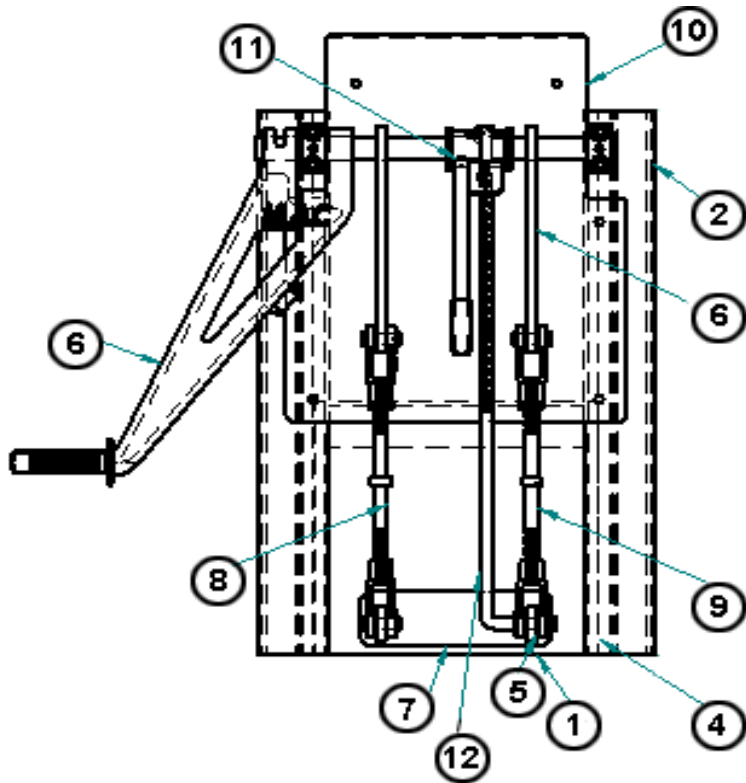

1/2 Round Smooth Side w/ Steel Handle and Flow Control

HARDWARE

	Part No.	Component	Qty.
1	10371405-14.1	Sheet, 3/8" X 14" X 14.125", 5	1
2	11000291-30	Channel, Coal Door Track, 30"	2
3	11625252-12.7	Angle 1/4" X 2-1/2" X 2-1/2"	1
4	18000005-30	Track Coal Door Bearing	2
5	23700004	Extrusion Eyelet Lug	2
6	55003914-12	Coal Door, Handle Alum, 12"	1
7	55003925-9.5	Bar 3/8" X 3", 6061-T6	1
8	55007731	Coal Door Linkage	1
9	55007732-1	Coal Door Linkage w/Handle	1
10	55008410-12	Cover, Coal Door, 12"	1
11	55011010	Friction Lock Handle Coal Door	1
12	55011011-1	Friction Lock Rod Assy	1

Part numbers will vary according to size of coal door.