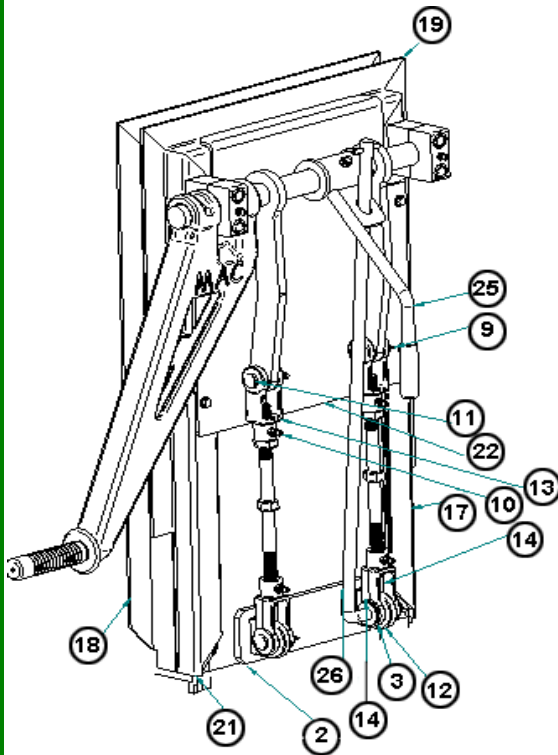

# MAN DOOR ASSEMBLY CONT.

SECTION B-B

**HARDWARE**

	<b>Part No.</b>	<b>Component</b>	<b>Qty.</b>
1	11102030-28	Bar Flat, 1/4" X 3" X 28" LG.	1
2	56003330	Bulkhead Door Handle Assembly	2
3	56003357-56	Stiffener - BH Door	1
4	56003360	Bulkhead Door Catch	2
5	56003363	Door - Bulkhead	1
6	29401006-35	Hinge,3/8" Alum Continuous 35"	1
7	56003358-122	Black Trimseal 1/4" Grip	1

# Coal Door Assy. Smooth Side w/ Cast Handle & Flow Cont.

**HARDWARE**

	<b>Part No.</b>	<b>Component</b>	<b>Qty.</b>
1	10191475-20	Sheet, 0.190 X 14-3/4 X 20	1
2	10380265-15.5	Plate, 3/8" X 2-5/8" X 15-1/2"	1
3	10381325-14	Plate, 3/8" X 13-1/4" X 14"	1
4	18000005-13.5	Track, Coal Door Bearing	2
5	20102510	Flatwasher, 1/4" SAE Stainless	8
6	20212203	Locknut, 1/4-20 Stainless	4
7	20216118	Locknut, 5/8-11 GR 8	2
8	20302203-2.0	HHCS, 1/4-20 X 2" Stainless	4
9	20521150	Pin, Cotter 1/8" X 1-1/2" SS	3
10	20800200	Grease Fitting, 1/4-28 PTF STRT	4
11	23200301	5/8 Yoke Pin X 1-3/4" LG Zinc	3
12	23700004	Extrusion Eyelet Lug	2
13	23700093	Yoke, 3-1/2", 5/8-11 ADJ	2
14	23700108	Yoke, 3-1/2", 5/8-11 ADJ-Zinc	2
15	23700109	Rod Adjustable, Opposing Thread	2
16	55003502	Bearing Block, Paddle Latch	1
17	55003901	Channel Coal Door Track RH	1
18	55003902	Channel, Coal Door Track, LH	1
19	55003904-WIDTH	Channel, Coal Door Track Top	1
20	55003905	Bearing, Coal Door Track, BT RH	1
21	55003906	Bearing Coal Door Track BT LH	1
22	55003909-WIDTH	Cover, Coal Door	1
23	55003914-WIDTH	Coal Door, Handle Assy	1
24	55003925-9.5	Bar 3/8" X 3", 6061-T6	1
25	55011011-3	Friction Lock Handle Coal Door	1
26	55011011-1	Friction Lock Rod Assy	1