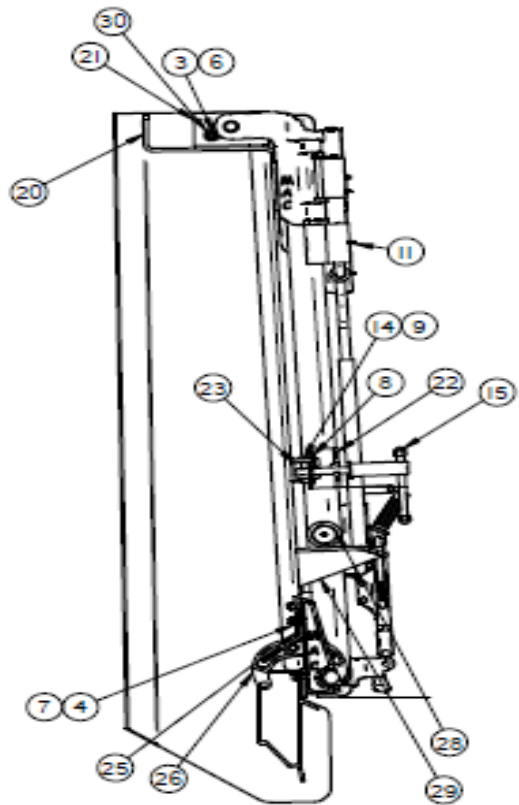

TAILGATE ASSEMBLY CONT.

HINGE ASSEMBLY, GROUND CONTROL, SSIS, OSSS

	Part No.	Component	Qty.
1	20108720	Flatwasher,7/8" SAE Plain	3
2	20203763	Hex Nut,3/8-16 Stainless	1
3	20215138	Locknut 1/2-13 Gr 8.C CW	2
4	20215208	Locknut,1/2-20 Gr.8 C CW	6
5	20303163-2.0	HHCS,3/8-16 X 2" Stainless	1
6	20305200-2.0	HHCS,1/2-20 X 2" Gr.8 Zinc	2
7	20315200-1.5	SHCS,1/2-20 X 1 1/2" Gr.8 Zinc	6
8	20511360	Pin, #8 Bridge 3/16 X 3-11/16"	1
9	20521150	Pin,Cotter 1/8" X 1-1/2" SS	3
10	20540137-2.5	Pin, Safety Snap,3/8X2-1/2 ZP	1
11	20800200	Grease Fitting,1/4-28 PTF STRT	3
12	22500604	Black Handle Grip	1
13	23200301	5/8 Yoke Pin X 1-3/4"LG Zinc	1
14	23200304	Winder Pin 5/8 X 2-3/4"LG Zinc	1
15	23200401	Tailgate Winder Assembly	1
16	23508720	Pin, 7/8" X 20" M/F	1
18	23700026	Casting, Hinge, DS OS SS, GC	1
19	23700030	Casting,Handle, Ground Control	1
20	54003104	Cap, SSI Rear Pocket DS	2
21	55000003	Overslung Block, DS,Drilled	2
22	55000029	Latch Plate, Winder SS	1
23	55000036	Winder Block 2-1/2" U Channel	1
24	55000075-4.5	Gate Hinge, SS Gate ON SP TRL	4
25	55000085	F.C.,Backing Plate, Gate Latch	2
26	55001202	Tailgate & Hook Assembly	2
27	55001413-16	Pin, Ground Control Slide, 16"	1
28	55001469	Roller Assy, Ground Control	1
29	55001483	Roller Guide Assembly	1
30	55002912	Overslung Hinge Pin Assy.	2
31	55003091	Hinge Assy Slide & Lock	1
32	55003453	Rod Assy, Ground Control S&P	1