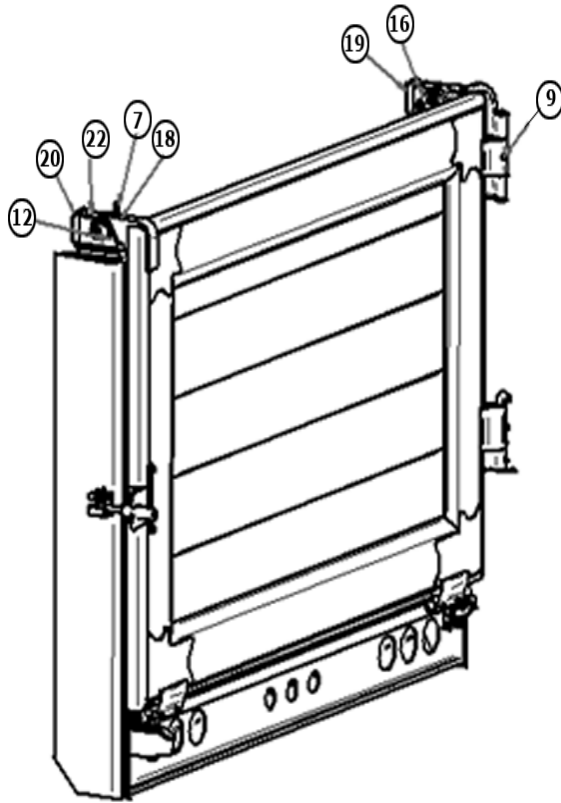

TAILGATE ASSEMBLY CONT.

HINGE ASSEMBLY, OVER SLUNG SS, SSOS

	Part No.	Component	Qty.
2	20105003	Washer, 1/2", SAE Stainless	8
3	20108720	Flat Washer 7/8", SAE Zinc	3
4	20215138	Lock Nut, 1/2-13, Grade 8	10
5	20305130-1.5	Bolt, HHCS 1/2-13 x 1-1/2"LG,Grade 8	8
6	20305200-2.0	Bolt, HHCS 1/2-13 x 2" LG, Grade 8	2
7	20511360	Pin, #8 Bridge 3/16 x 3-11/16"	2
8	20521150	Pin, Cotter 1/8 x 1-1/2" SS	1
9	20800200	Grease Fitting, 1/4-28 PTF STRT	1
10	23200304	5/8 Yoke Pin x 2-3/4" Zinc Plated	1
11	23200401	Winder	1
12	23512515	Pin, 1-1/4 with CF & Handle, OSSS	1
13	23700028	Over Slung Hinge, SS PS	1
14	55000029	Latch Plate, Winder SS	1
15	55000036	Winder Pocket	1
16	55002912	Hinge Pin Assembly OS	1
17	55003024-4.5	Hinge, Smooth Side Tailgate, 4-1/2"	1
18	55003028	Hinge, Smooth Side Over Slung	1
19	55003053	Cap, SS Over Slung PS	1
20	55003054	Cap, SS Over Slung DS	1
21	55003062	Gate Pin Assembly, SS PS	1
22	55003067	Over Slung Block, SS	2
23	55003068	Gate Pin Assy, SS DS with Roller	1
24	55003093	Hinge Assembly Slide & Lock SS	1
25	55003106	Latch Assembly Smooth Side, GC	1
26	55003105	Latch Assembly Smooth Side	1