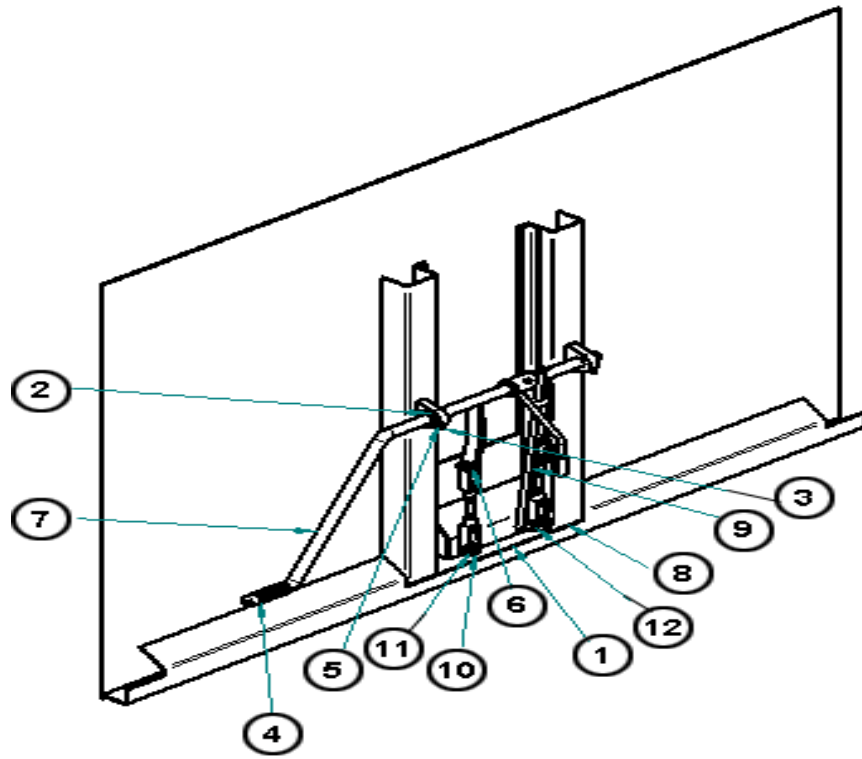

Steel Body Sheet and post Coal Door w/ Flow Control