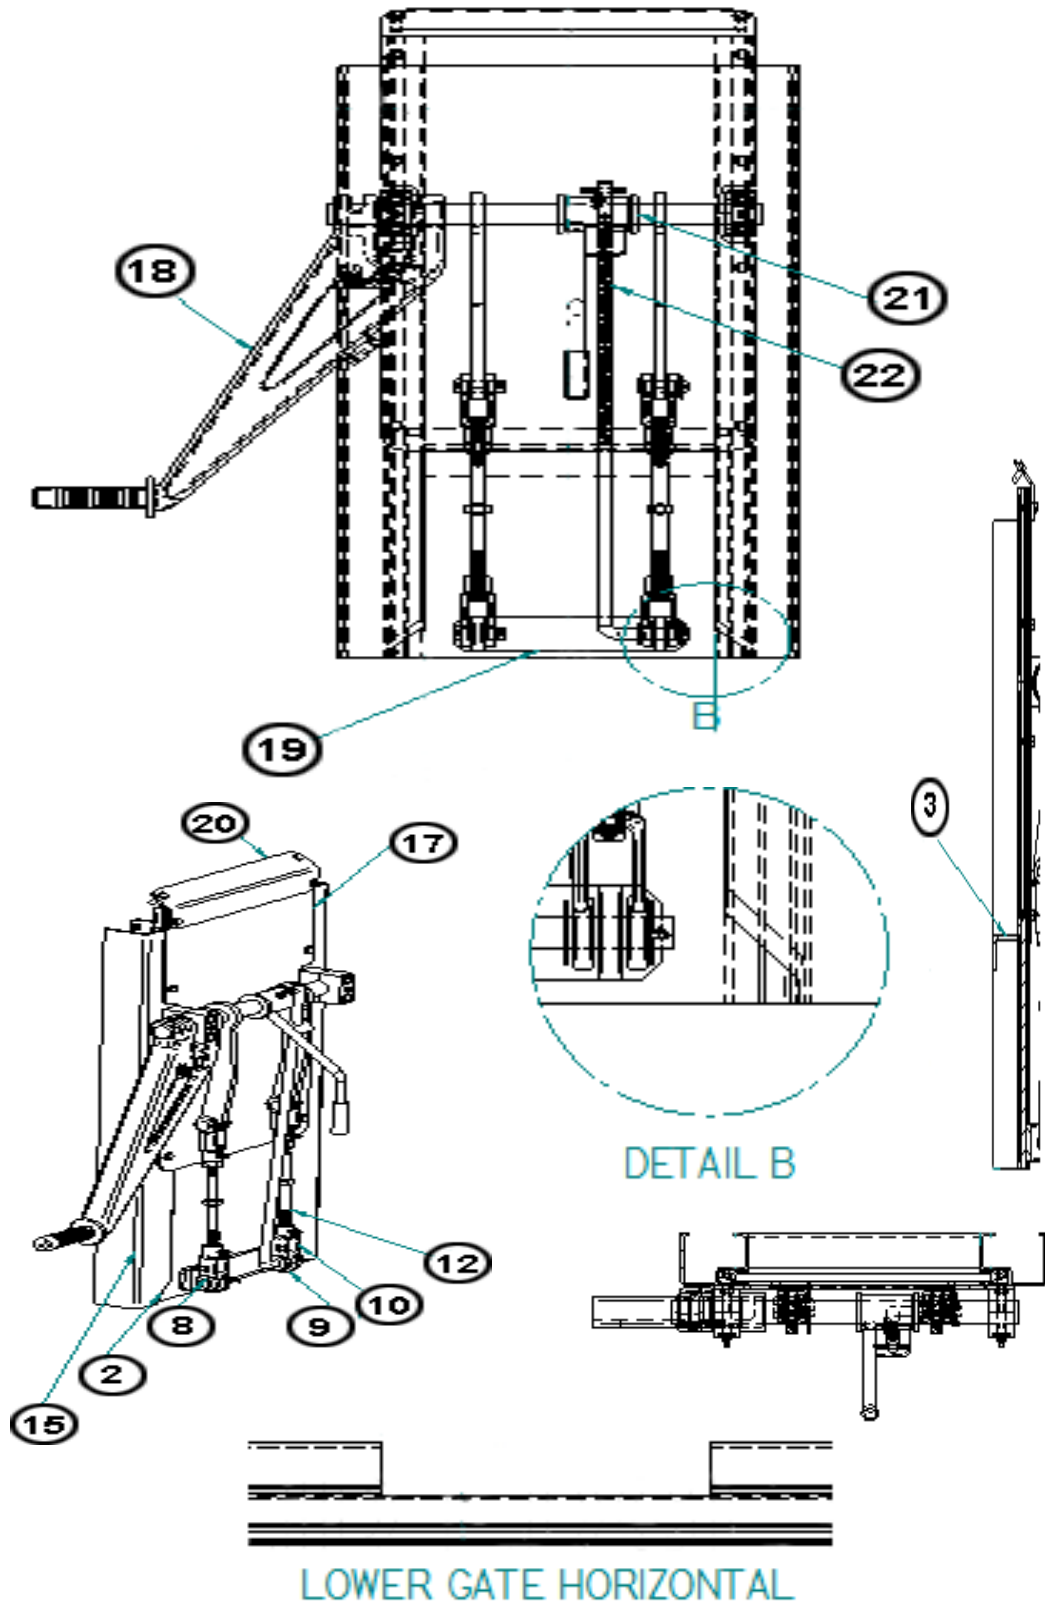

Coal Door Assy. Sheet and Post w/ Cast Handle and Flow Control

HARDWARE

	Part No.	Component	Qty.
1	20412425-1	3/8"-16 X 1 Slotted Indented	10
2	10371405-13.2	Sheet, 3/8" X 14" X 13-1/4"	1
3	11620202-WIDTH	Angle 1/4"X2"X2"xWidth	1
4	18000005-13.5	Track, Coal Door Bearing	4
5	20216188	Locknut,5/8-18 GR.8 Zinc	2
6	20521150	Pin,Cotter 1/8" X 1-1/2" SS	3
7	20800200	Grease Fitting,1/4-28 PTF STRT	4
8	23200301	5/8 Yoke Pin X 1-3/4"LG Zinc	3
9	23700004	Extrusion Eyelet Lug	2
10	23700093	Yoke, 3-1/2", 5/8-11 ADJ	2
11	23700108	Yoke, 3-1/2", 5/8-11 ADJ-Zinc	2
12	23700109	Rod Adjustable,Opposing Thread	2
13	55003905	Bearing,Coal Door Track,BT RH	1
14	55003906	Bearing Coal Door Track BT LH	1
15	55003911	Channel, Coal Door Track, LH	1
16	55003912	Channel, Coal Door Track, RH	1
17	55003913-WIDTH	Cover, Coal Door	1
18	55003914-WIDTH	Coal Door, Handle	1
19	55003929-9.5	Bar 3/8" X 2", 6061-T6	1
20	55003988-WIDTH	Top, Coal Door	1
21	55011010-3	Friction Lock Handle Coal Door	1
22	55011011-1	Friction Lock Rod Assy	1

Part numbers will vary according to size of coal door.