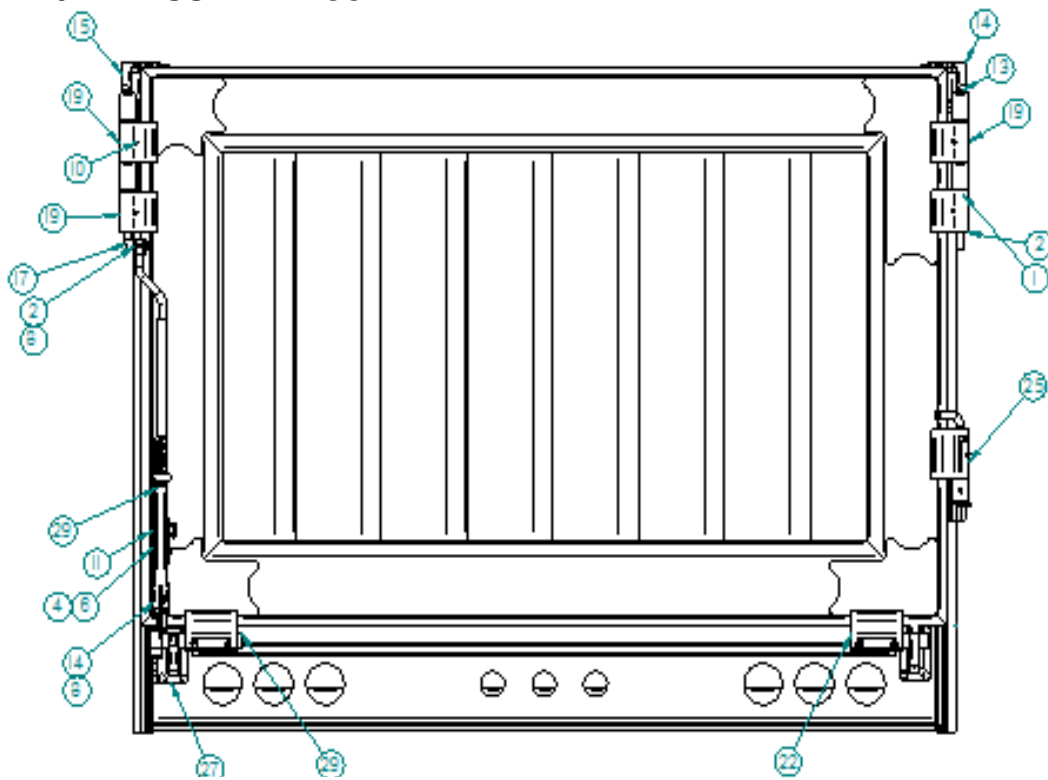

TAILGATE ASSEMBLY CONT.

HINGE ASSEMBLY, GROUND CONTROL, SSOS, OSSS

	Part No.	Component	Qty.
1	20105003	Flatwasher, 1/2" Stainless	8
2	20108720	Flatwasher, 7/8" SAE Plain	4
3	20203763	Hex Nut, 3/8-16 Stainless	1
4	20215208	Locknut, 1/2-20 Gr.8 C CW	10
5	20303163-2.0	HHCS, 3/8-16 X 2" Stainless	1
6	20305130-1.5	HHCS 1/2-13 X 1-1/2" Gr. 8 Zinc	8
7	20305200-2.0	HHCS, 1/2-20 X 2" Gr.8 Zinc	2
8	20521150	Pin, Cotter 1/8" X 1-1/2" SS	2
9	20540137-2.5	Pin, Safety Snap, 3/8X2-1/2 ZP	1
10	20800200	Grease Fitting, 1/4-28 PTF STRT	4
11	22500604	Black Handle Grip	1
12	23200301	5/8 Yoke Pin X 1-3/4" LG Zinc	1
13	23508717	Pin, 7/8" X 17" Zinc, MF Gate	1
14	23700028	Overslung Hinge, SS OS SS PS	1
15	23700029	Overslung Hinge, SS OS SS DS	1
16	23700030	Casting, Handle, Ground Control	1
17	55001413-16	Pin, Ground Control Slide, 16"	1
18	55002912	Overslung Hinge Pin Assy.	2
19	55003024-4.5	Hinge, Smooth Side Gate, 4.5"	4
20	55003053	Cap, SS Overslung, PS	1
21	55003054	CAP, SS Overslung, DS	1
22	55003062	Gate Pin Assy PS	1
23	55003067	Overslung Block, SS 6-1/2" LG	2
24	55003068	Gate Pin Assembly, SS DS	1
25	55003093	Hinge Assy Slide & Lock	1
26	55003105	Latch Assembly Smooth Side	1
27	55003106	Latch Assembly Smooth Side GC	1
28	55003452	Clevis, Ground Control Handle	1
29	55003453	Rod Assy, Ground Control S&P	1