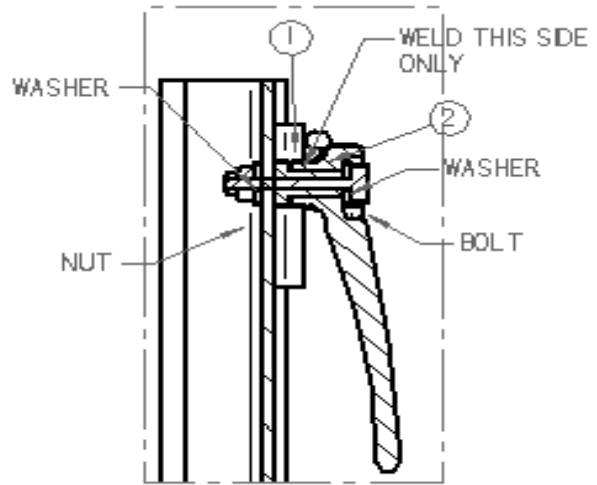

MAN DOOR ASSEMBLY

SECTION B-B