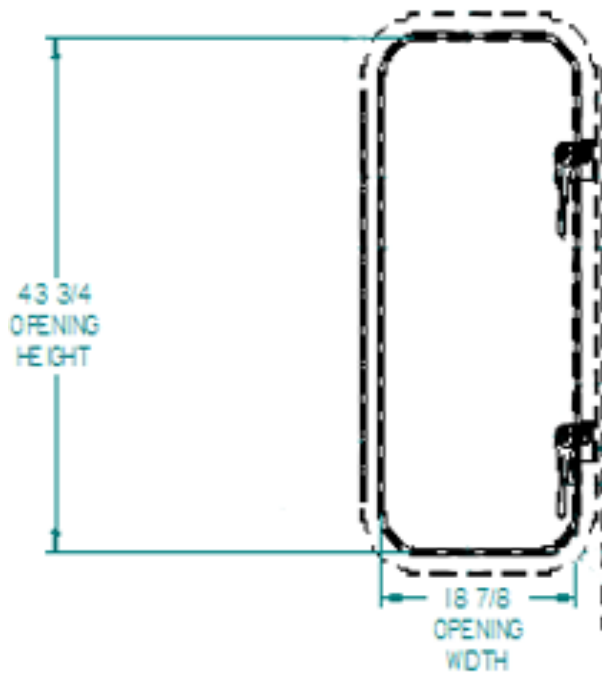

MAN DOOR ASSEMBLY CONT.

SECTION B-B