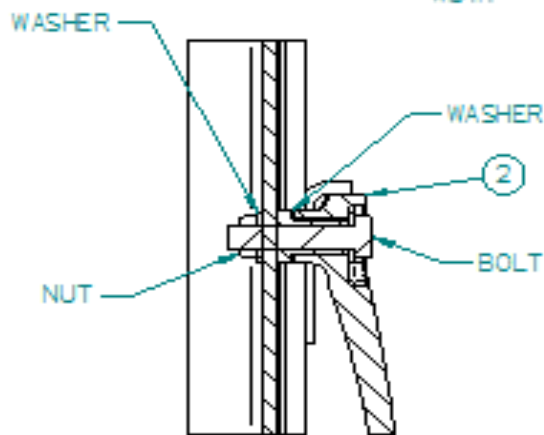

MAN DOOR ASSEMBLY CONT.

SECTION B-B