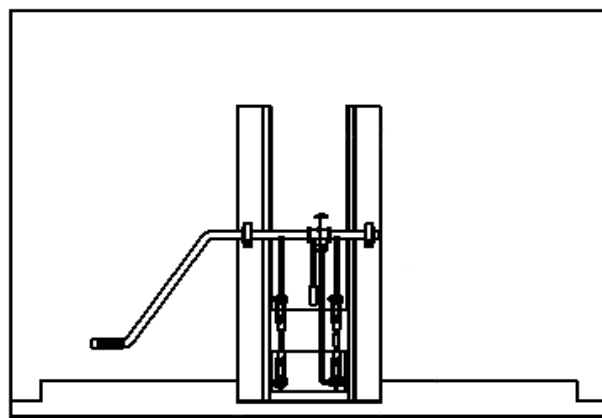

Steel Body Sheet and post Coal Door w/ Flow Control

DETAIL A