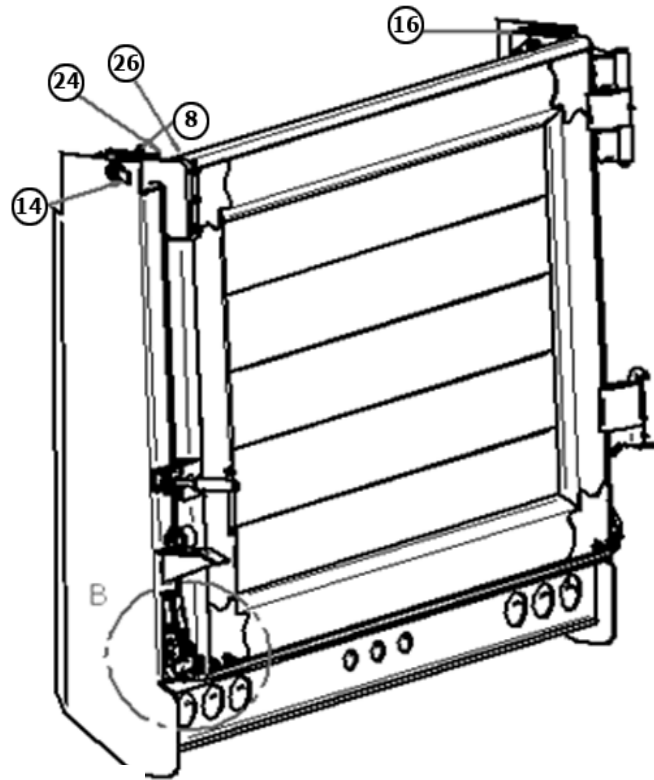

TAILGATE ASSEMBLY CONT.

DETAIL B