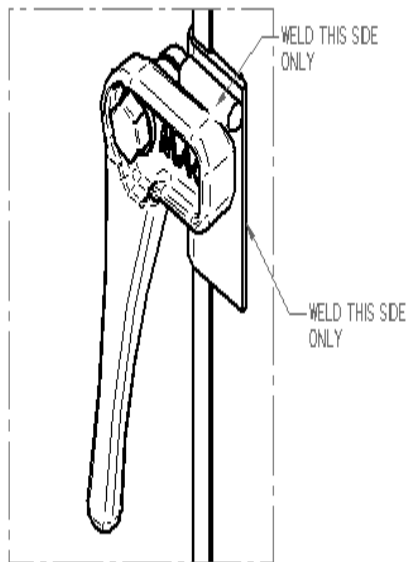

MAN DOOR ASSEMBLY

HALF ROUND WELD ON TOP ONLY