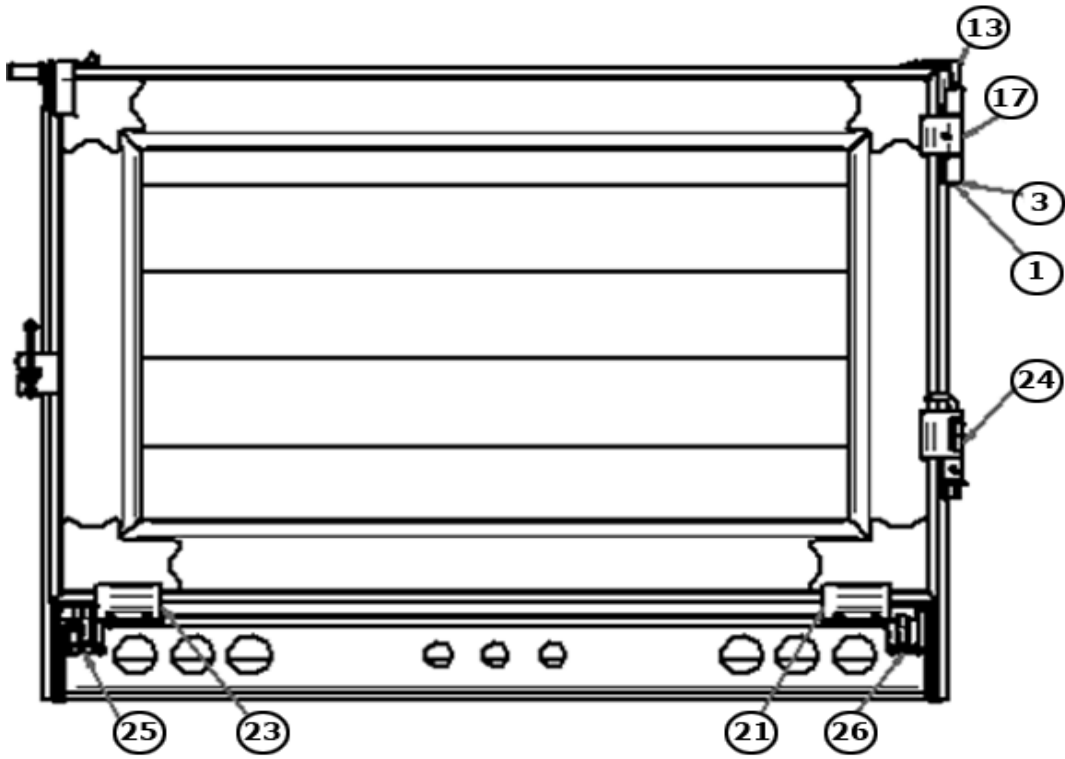

TAILGATE ASSEMBLY CONT.

HINGE ASSEMBLY, OVER SLUNG SS, SSOS

	Part No.	Component	Qty.
2	20105003	Washer, 1/2", SAE Stainless	8
3	20108720	Flat Washer 7/8", SAE Zinc	3
4	20215138	Lock Nut, 1/2-13, Grade 8	10
5	20305130-1.5	Bolt, HHCS 1/2-13 x 1-1/2"LG,Grade 8	8
6	20305200-2.0	Bolt, HHCS 1/2-13 x 2" LG, Grade 8	2
7	20511360	Pin, #8 Bridge 3/16 x 3-11/16"	2
8	20521150	Pin, Cotter 1/8 x 1-1/2" SS	1
9	20800200	Grease Fitting, 1/4-28 PTF STRT	1
10	23200304	5/8 Yoke Pin x 2-3/4" Zinc Plated	1
11	23200401	Winder	1
12	23512515	Pin, 1-1/4 with CF & Handle, OSSS	1
13	23700028	Over Slung Hinge, SS PS	1
14	55000029	Latch Plate, Winder SS	1
15	55000036	Winder Pocket	1
16	55002912	Hinge Pin Assembly OS	1
17	55003024-4.5	Hinge, Smooth Side Tailgate, 4-1/2"	1
18	55003028	Hinge, Smooth Side Over Slung	1
19	55003053	Cap, SS Over Slung PS	1
20	55003054	Cap, SS Over Slung DS	1
21	55003062	Gate Pin Assembly, SS PS	1
22	55003067	Over Slung Block, SS	2
23	55003068	Gate Pin Assy, SS DS with Roller	1
24	55003093	Hinge Assembly Slide & Lock SS	1
25	55003106	Latch Assembly Smooth Side, GC	1
26	55003105	Latch Assembly Smooth Side	1