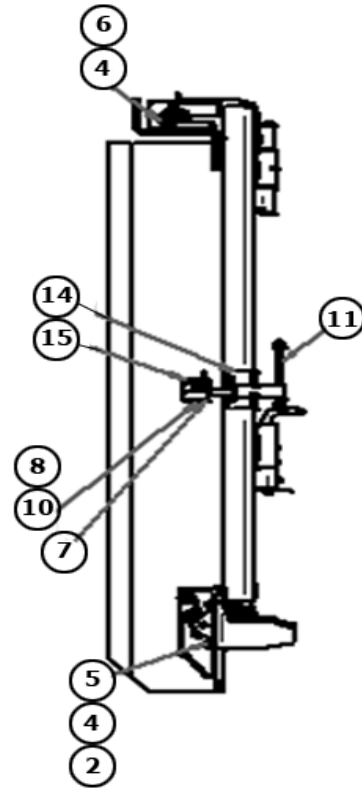

TAILGATE ASSEMBLY CONT.

HINGE ASSEMBLY, OVER SLUNG SS, SSOS

	Part No.	Component	Qty.
2	20105003	Washer, 1/2", SAE Stainless	8
3	20108720	Flat Washer 7/8", SAE Zinc	3
4	20215138	Lock Nut, 1/2-13, Grade 8	10
5	20305130-1.5	Bolt, HHCS 1/2-13 x 1-1/2"LG,Grade 8	8
6	20305200-2.0	Bolt, HHCS 1/2-13 x 2" LG, Grade 8	2
7	20511360	Pin, #8 Bridge 3/16 x 3-11/16"	2
8	20521150	Pin, Cotter 1/8 x 1-1/2" SS	1
9	20800200	Grease Fitting, 1/4-28 PTF STRT	1
10	23200304	5/8 Yoke Pin x 2-3/4" Zinc Plated	1
11	23200401	Winder	1
12	23512515	Pin, 1-1/4 with CF & Handle, OSSS	1
13	23700028	Over Slung Hinge, SS PS	1
14	55000029	Latch Plate, Winder SS	1
15	55000036	Winder Pocket	1
16	55002912	Hinge Pin Assembly OS	1
17	55003024-4.5	Hinge, Smooth Side Tailgate, 4-1/2"	1
18	55003028	Hinge, Smooth Side Over Slung	1
19	55003053	Cap, SS Over Slung PS	1
20	55003054	Cap, SS Over Slung DS	1
21	55003062	Gate Pin Assembly, SS PS	1
22	55003067	Over Slung Block, SS	2
23	55003068	Gate Pin Assy, SS DS with Roller	1
24	55003093	Hinge Assembly Slide & Lock SS	1
25	55003106	Latch Assembly Smooth Side, GC	1
26	55003105	Latch Assembly Smooth Side	1