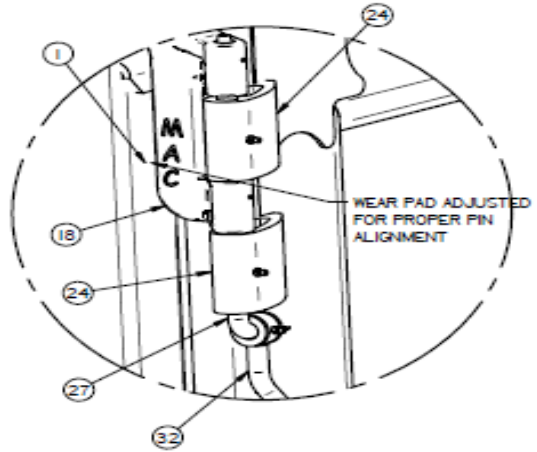

TAILGATE ASSEMBLY CONT.

HINGE ASSEMBLY, GROUND CONTROL, SSIS, OSSS

	Part No.	Component	Qty.
1	20108720	Flatwasher,7/8" SAE Plain	3
2	20203763	Hex Nut,3/8-16 Stainless	1
3	20215138	Locknut 1/2-13 Gr 8.C CW	2
4	20215208	Locknut,1/2-20 Gr.8 C CW	6
5	20303163-2.0	HHCS,3/8-16 X 2" Stainless	1
6	20305200-2.0	HHCS,1/2-20 X 2" Gr.8 Zinc	2
7	20315200-1.5	SHCS,1/2-20 X 1 1/2" Gr.8 Zinc	6
8	20511360	Pin, #8 Bridge 3/16 X 3-11/16"	1
9	20521150	Pin,Cotter 1/8" X 1-1/2" SS	3
10	20540137-2.5	Pin, Safety Snap,3/8X2-1/2 ZP	1
11	20800200	Grease Fitting,1/4-28 PTF STRT	3
12	22500604	Black Handle Grip	1
13	23200301	5/8 Yoke Pin X 1-3/4"LG Zinc	1
14	23200304	Winder Pin 5/8 X 2-3/4"LG Zinc	1
15	23200401	Tailgate Winder Assembly	1
16	23508720	Pin, 7/8" X 20" M/F	1
18	23700026	Casting, Hinge, DS OS SS, GC	1
19	23700030	Casting,Handle, Ground Control	1
20	54003104	Cap, SSI Rear Pocket DS	2
21	55000003	Overslung Block, DS,Drilled	2
22	55000029	Latch Plate, Winder SS	1
23	55000036	Winder Block 2-1/2" U Channel	1
24	55000075-4.5	Gate Hinge, SS Gate ON SP TRL	4
25	55000085	F.C.,Backing Plate, Gate Latch	2
26	55001202	Tailgate & Hook Assembly	2
27	55001413-16	Pin, Ground Control Slide, 16"	1
28	55001469	Roller Assy, Ground Control	1
29	55001483	Roller Guide Assembly	1
30	55002912	Overslung Hinge Pin Assy.	2
31	55003091	Hinge Assy Slide & Lock	1
32	55003453	Rod Assy, Ground Control S&P	1