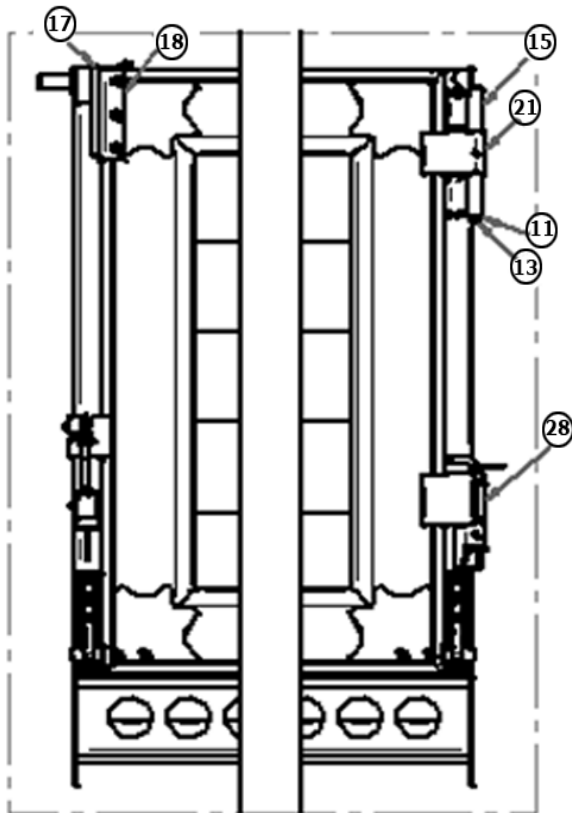

TAILGATE ASSEMBLY CONT.

DETAIL B