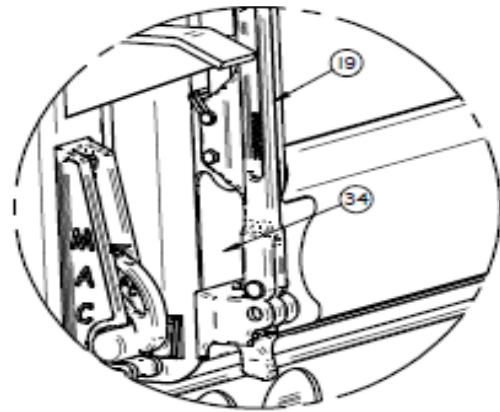

TAILGATE ASSEMBLY CONT.

HINGE ASSEMBLY, GROUND CONTROL, SSIS, OSSS

	Part No.	Component	Qty.
1	20108720	Flatwasher,7/8" SAE Plain	3
2	20203763	Hex Nut,3/8-16 Stainless	1
3	20215138	Locknut 1/2-13 Gr 8.C CW	2
4	20215208	Locknut,1/2-20 Gr.8 C CW	6
5	20303163-2.0	HHCS,3/8-16 X 2" Stainless	1
6	20305200-2.0	HHCS,1/2-20 X 2" Gr.8 Zinc	2
7	20315200-1.5	SHCS,1/2-20 X 1 1/2" Gr.8 Zinc	6
8	20511360	Pin, #8 Bridge 3/16 X 3-11/16"	1
9	20521150	Pin,Cotter 1/8" X 1-1/2" SS	3
10	20540137-2.5	Pin, Safety Snap,3/8X2-1/2 ZP	1
11	20800200	Grease Fitting,1/4-28 PTF STRT	3
12	22500604	Black Handle Grip	1
13	23200301	5/8 Yoke Pin X 1-3/4"LG Zinc	1
14	23200304	Winder Pin 5/8 X 2-3/4"LG Zinc	1
15	23200401	Tailgate Winder Assembly	1
16	23508720	Pin, 7/8" X 20" M/F	1
18	23700026	Casting, Hinge, DS OS SS, GC	1
19	23700030	Casting,Handle, Ground Control	1
20	54003104	Cap, SSI Rear Pocket DS	2
21	55000003	Overslung Block, DS,Drilled	2
22	55000029	Latch Plate, Winder SS	1
23	55000036	Winder Block 2-1/2" U Channel	1
24	55000075-4.5	Gate Hinge, SS Gate ON SP TRL	4
25	55000085	F.C.,Backing Plate, Gate Latch	2
26	55001202	Tailgate & Hook Assembly	2
27	55001413-16	Pin, Ground Control Slide, 16"	1
28	55001469	Roller Assy, Ground Control	1
29	55001483	Roller Guide Assembly	1
30	55002912	Overslung Hinge Pin Assy.	2
31	55003091	Hinge Assy Slide & Lock	1
32	55003453	Rod Assy, Ground Control S&P	1