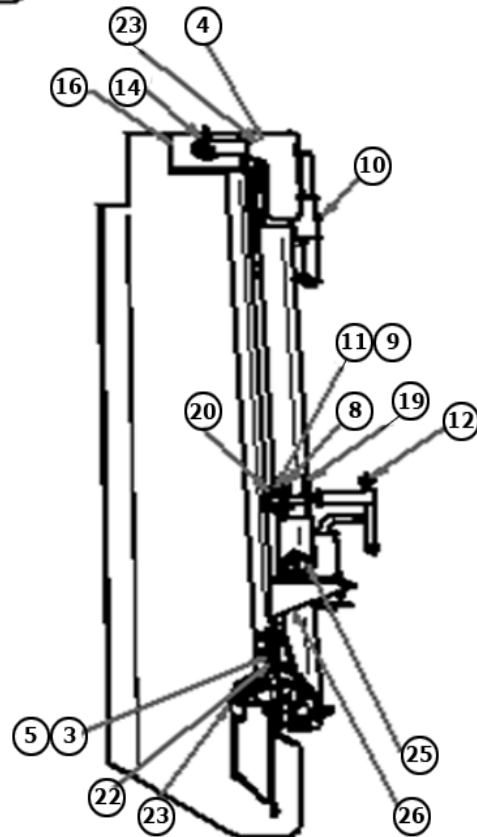

TAILGATE ASSEMBLY CONT.

DETAIL B