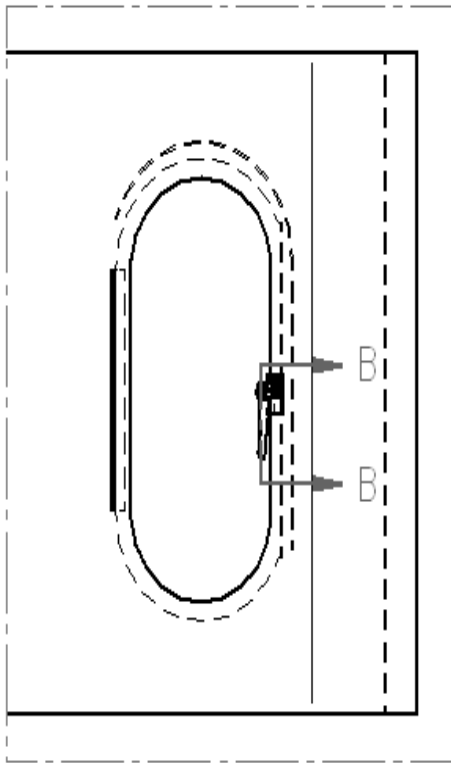

MAN DOOR ASSEMBLY

SECTION B-B