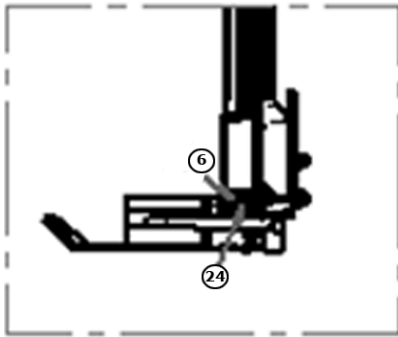

TAILGATE ASSEMBLY CONT.