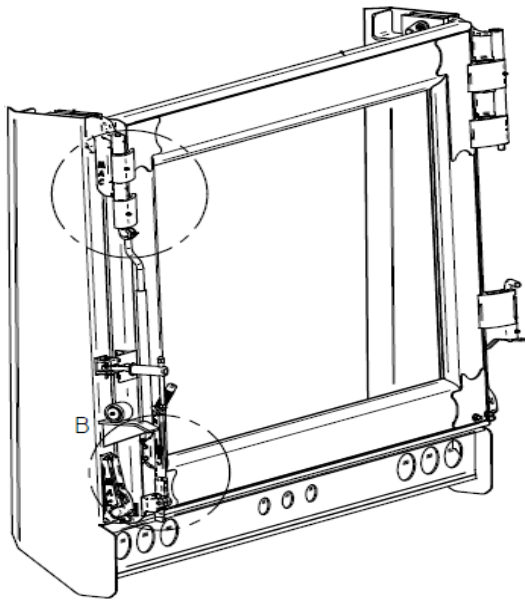

TAILGATE ASSEMBLY CONT.

HINGE ASSEMBLY, GROUND CONTROL, SSIS, OSSS

	Part No.	Component	Qty.
1	20108720	Flatwasher,7/8" SAE Plain	3
2	20203763	Hex Nut,3/8-16 Stainless	1
3	20215138	Locknut 1/2-13 Gr 8.C CW	2
4	20215208	Locknut,1/2-20 Gr.8 C CW	6
5	20303163-2.0	HHCS,3/8-16 X 2" Stainless	1
6	20305200-2.0	HHCS,1/2-20 X 2" Gr.8 Zinc	2
7	20315200-1.5	SHCS,1/2-20 X 1 1/2" Gr.8 Zinc	6
8	20511360	Pin, #8 Bridge 3/16 X 3-11/16"	1
9	20521150	Pin,Cotter 1/8" X 1-1/2" SS	3
10	20540137-2.5	Pin, Safety Snap,3/8X2-1/2 ZP	1
11	20800200	Grease Fitting,1/4-28 PTF STRT	3
12	22500604	Black Handle Grip	1
13	23200301	5/8 Yoke Pin X 1-3/4"LG Zinc	1
14	23200304	Winder Pin 5/8 X 2-3/4"LG Zinc	1
15	23200401	Tailgate Winder Assembly	1
16	23508720	Pin, 7/8" X 20" M/F	1
18	23700026	Casting, Hinge, DS OS SS, GC	1
19	23700030	Casting,Handle, Ground Control	1
20	54003104	Cap, SSI Rear Pocket DS	2
21	55000003	Overslung Block, DS,Drilled	2
22	55000029	Latch Plate, Winder SS	1
23	55000036	Winder Block 2-1/2" U Channel	1
24	55000075-4.5	Gate Hinge, SS Gate ON SP TRL	4
25	55000085	F.C.,Backing Plate, Gate Latch	2
26	55001202	Tailgate & Hook Assembly	2
27	55001413-16	Pin, Ground Control Slide, 16"	1
28	55001469	Roller Assy, Ground Control	1
29	55001483	Roller Guide Assembly	1
30	55002912	Overslung Hinge Pin Assy.	2
31	55003091	Hinge Assy Slide & Lock	1
32	55003453	Rod Assy, Ground Control S&P	1