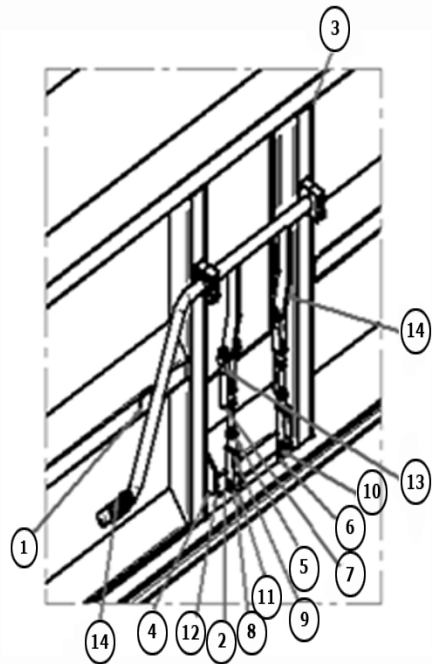

COAL DOOR ASSEMBLY

SHEET AND POST